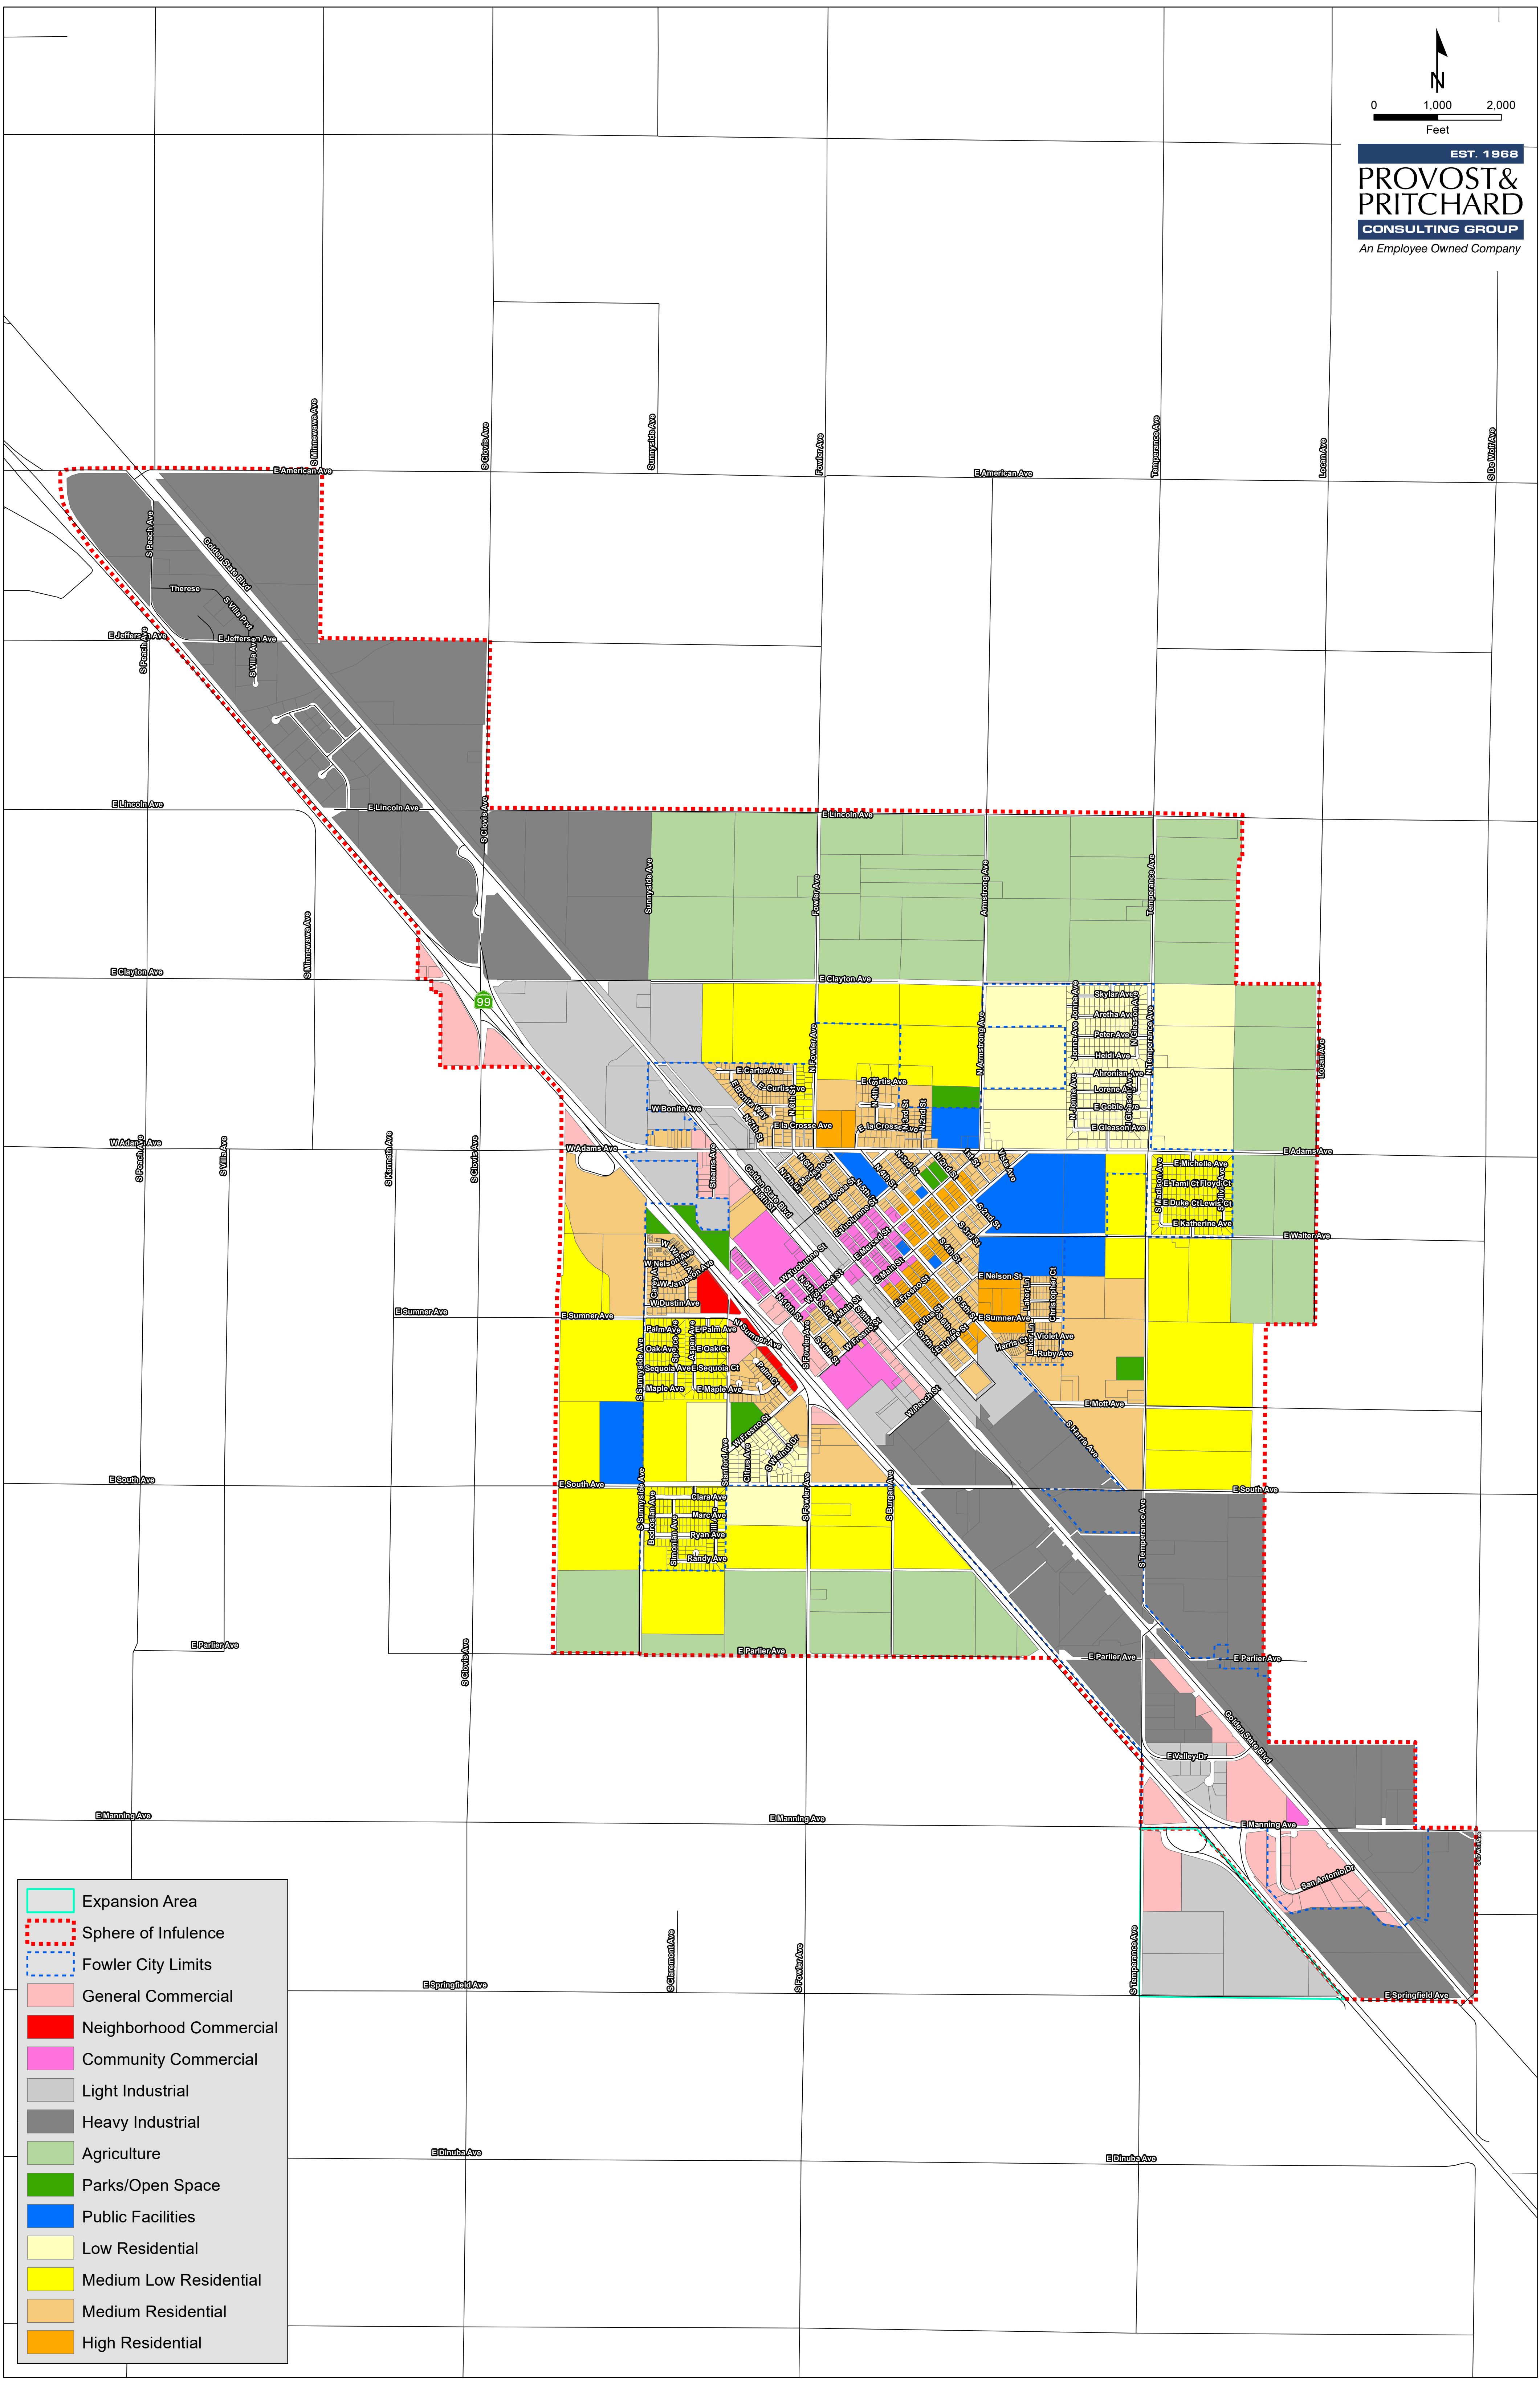

EST. 1968
PROVOST & PRITCHARD
 CONSULTING GROUP
 An Employee Owned Company

- Expansion Area
- Sphere of Influence
- Fowler City Limits
- General Commercial
- Neighborhood Commercial
- Community Commercial
- Light Industrial
- Heavy Industrial
- Agriculture
- Parks/Open Space
- Public Facilities
- Low Residential
- Medium Low Residential
- Medium Residential
- High Residential